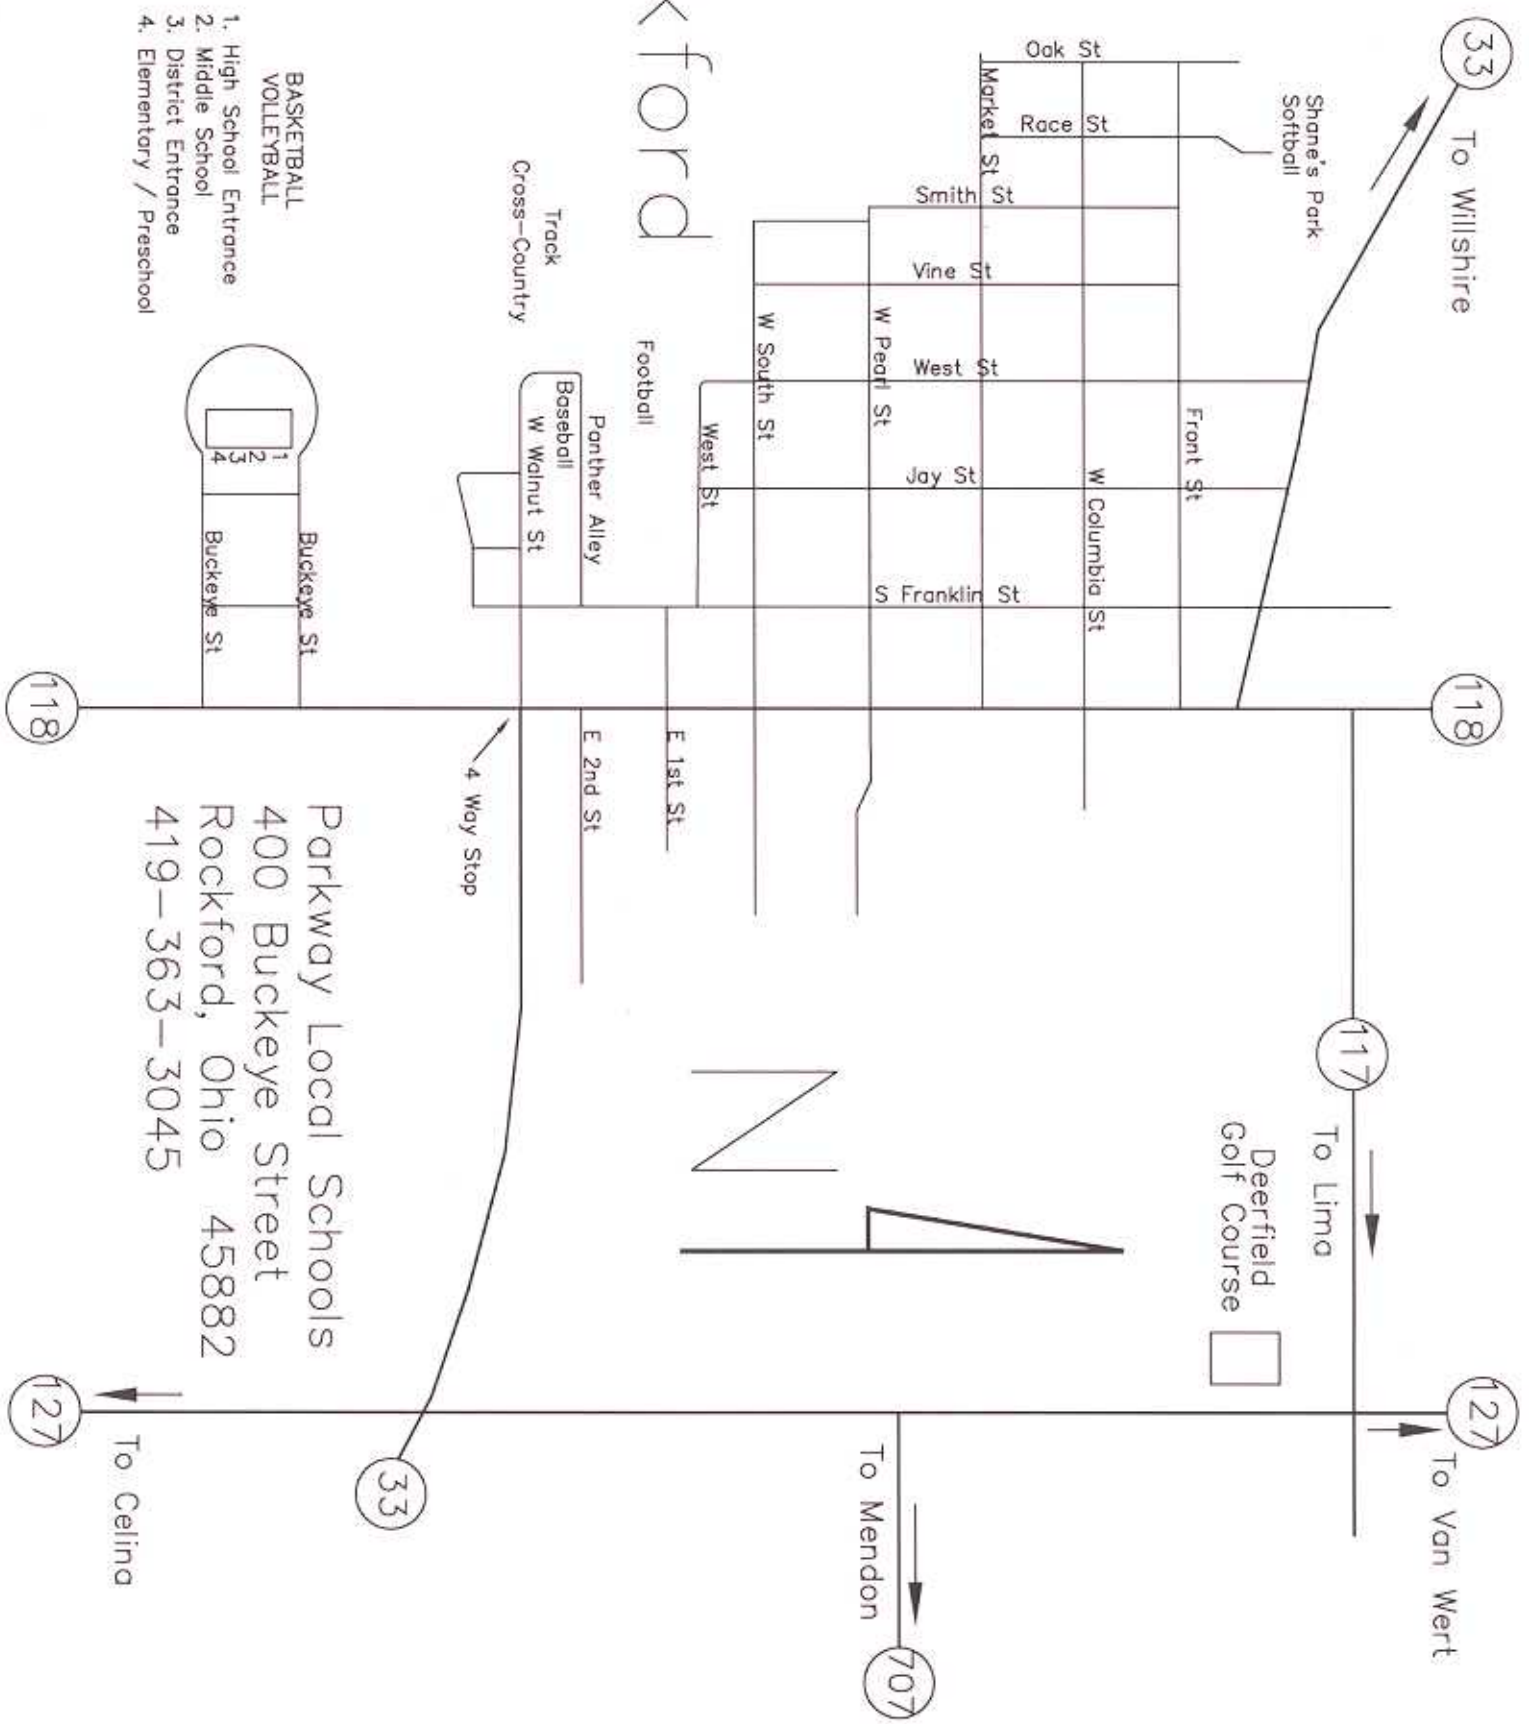

# Rockford

- BASKETBALL**  
**VOLLEYBALL**
1. High School Entrance
  2. Middle School
  3. District Entrance
  4. Elementary / Preschool

Parkway Local Schools  
400 Buckeye Street  
Rockford, Ohio 45882  
419-363-3045