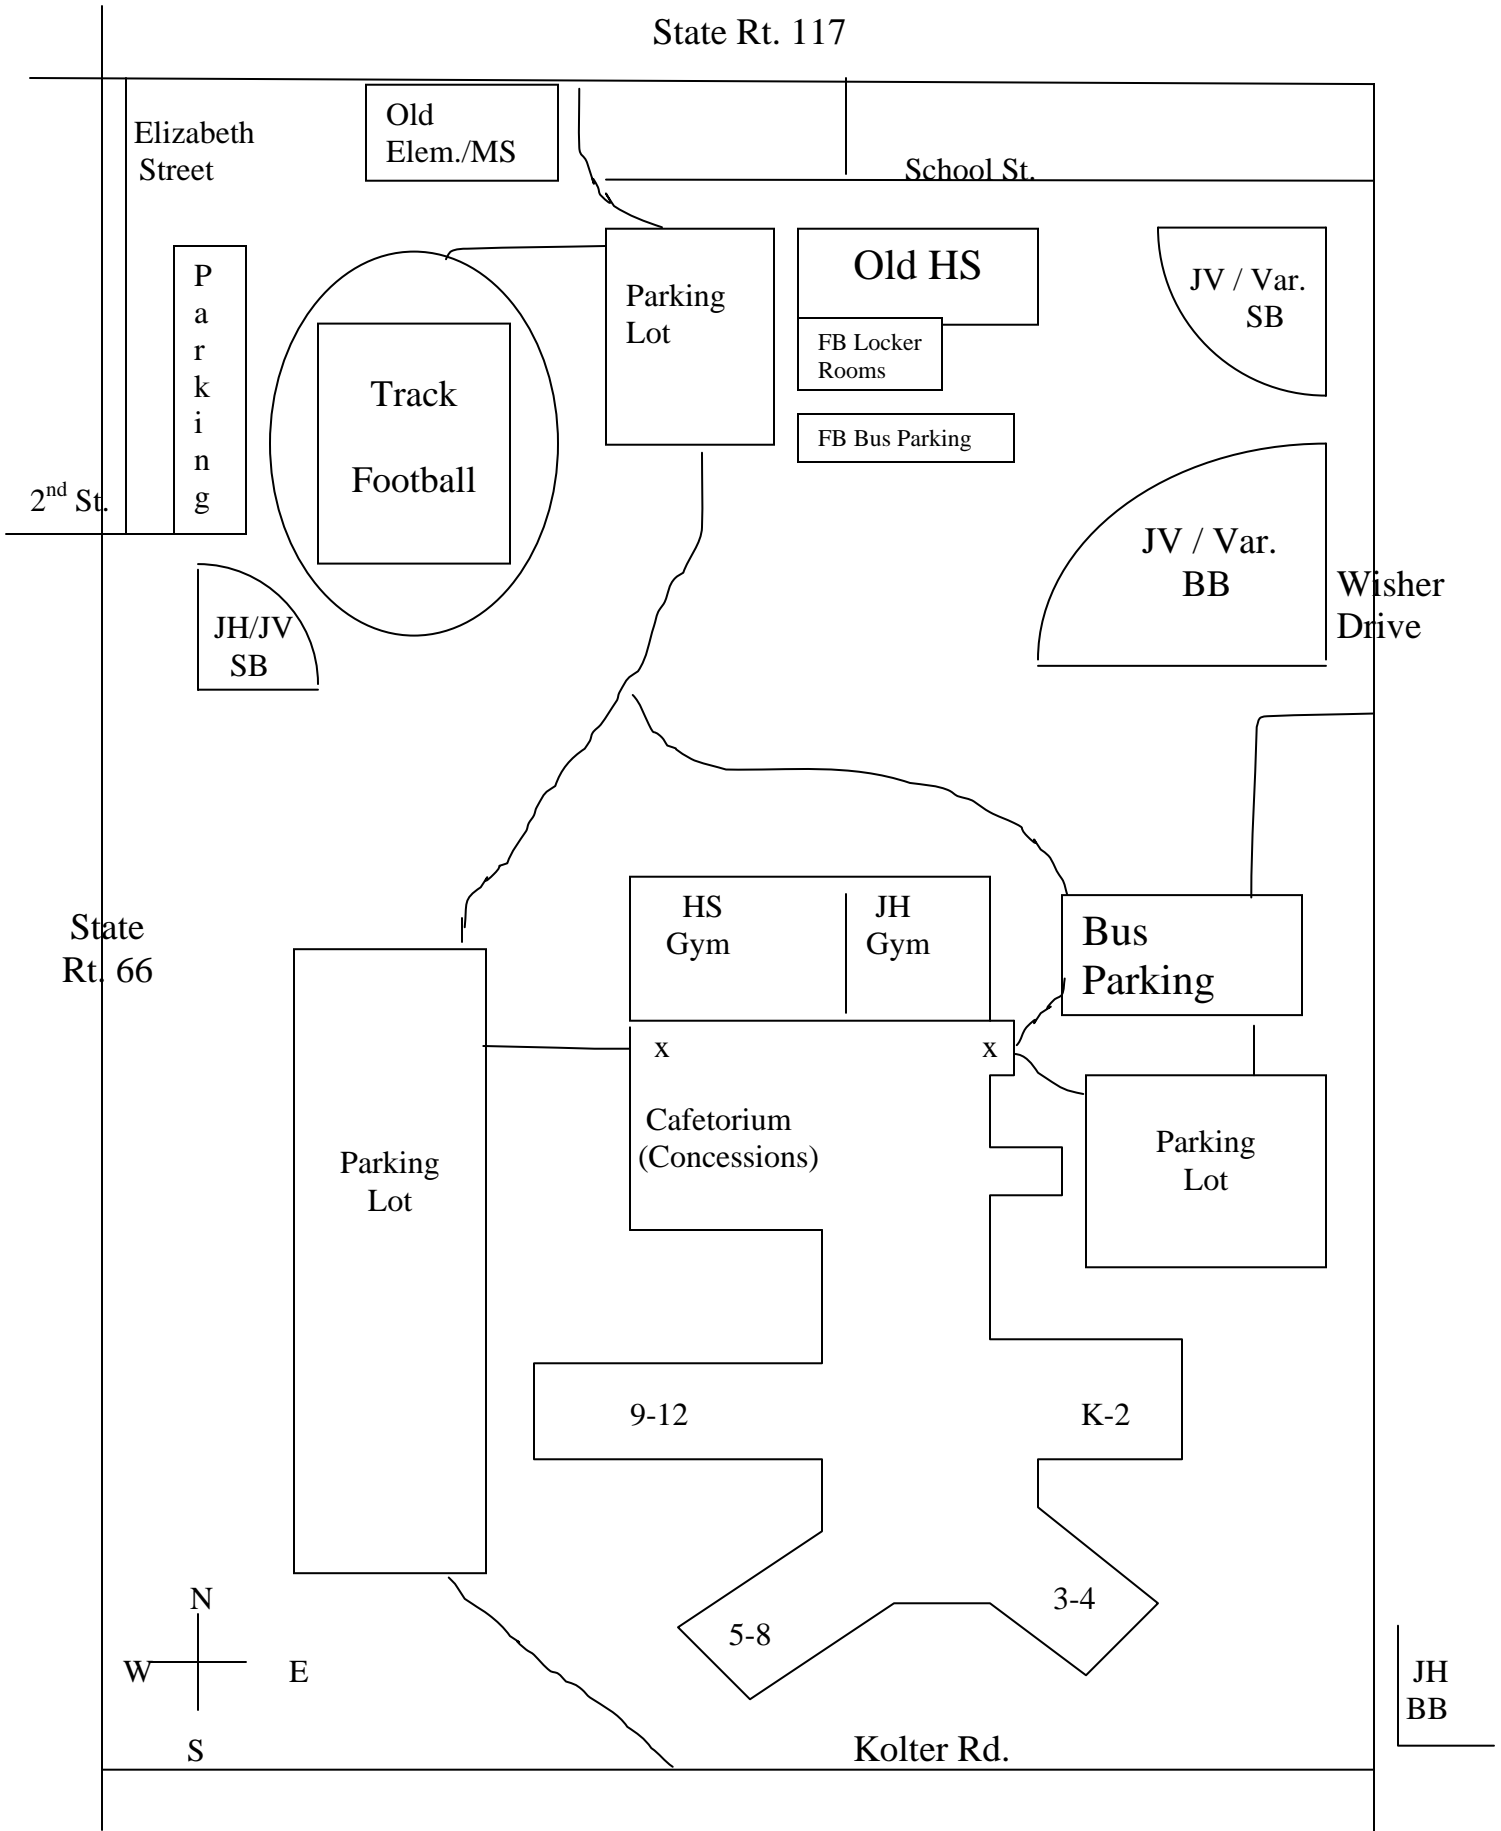

**Spencerville Local Schools K-12 Complex**  
**2500 Wisher Drive, Spencerville OH 45887**

State Rt. 117

Elizabeth Street

Old Elem./MS

School St.

P  
a  
r  
k  
i  
n  
g

Track  
Football

Parking  
Lot

Old HS

JV / Var.  
SB

FB Locker  
Rooms

FB Bus Parking

2<sup>nd</sup> St.

JH/JV  
SB

JV / Var.  
BB

Wisher  
Drive

State  
Rt. 66

HS  
Gym

JH  
Gym

Bus  
Parking

Parking  
Lot

x  
Cafetorium  
(Concessions)

Parking  
Lot

9-12

K-2

5-8

3-4

Kolter Rd.

JH  
BB