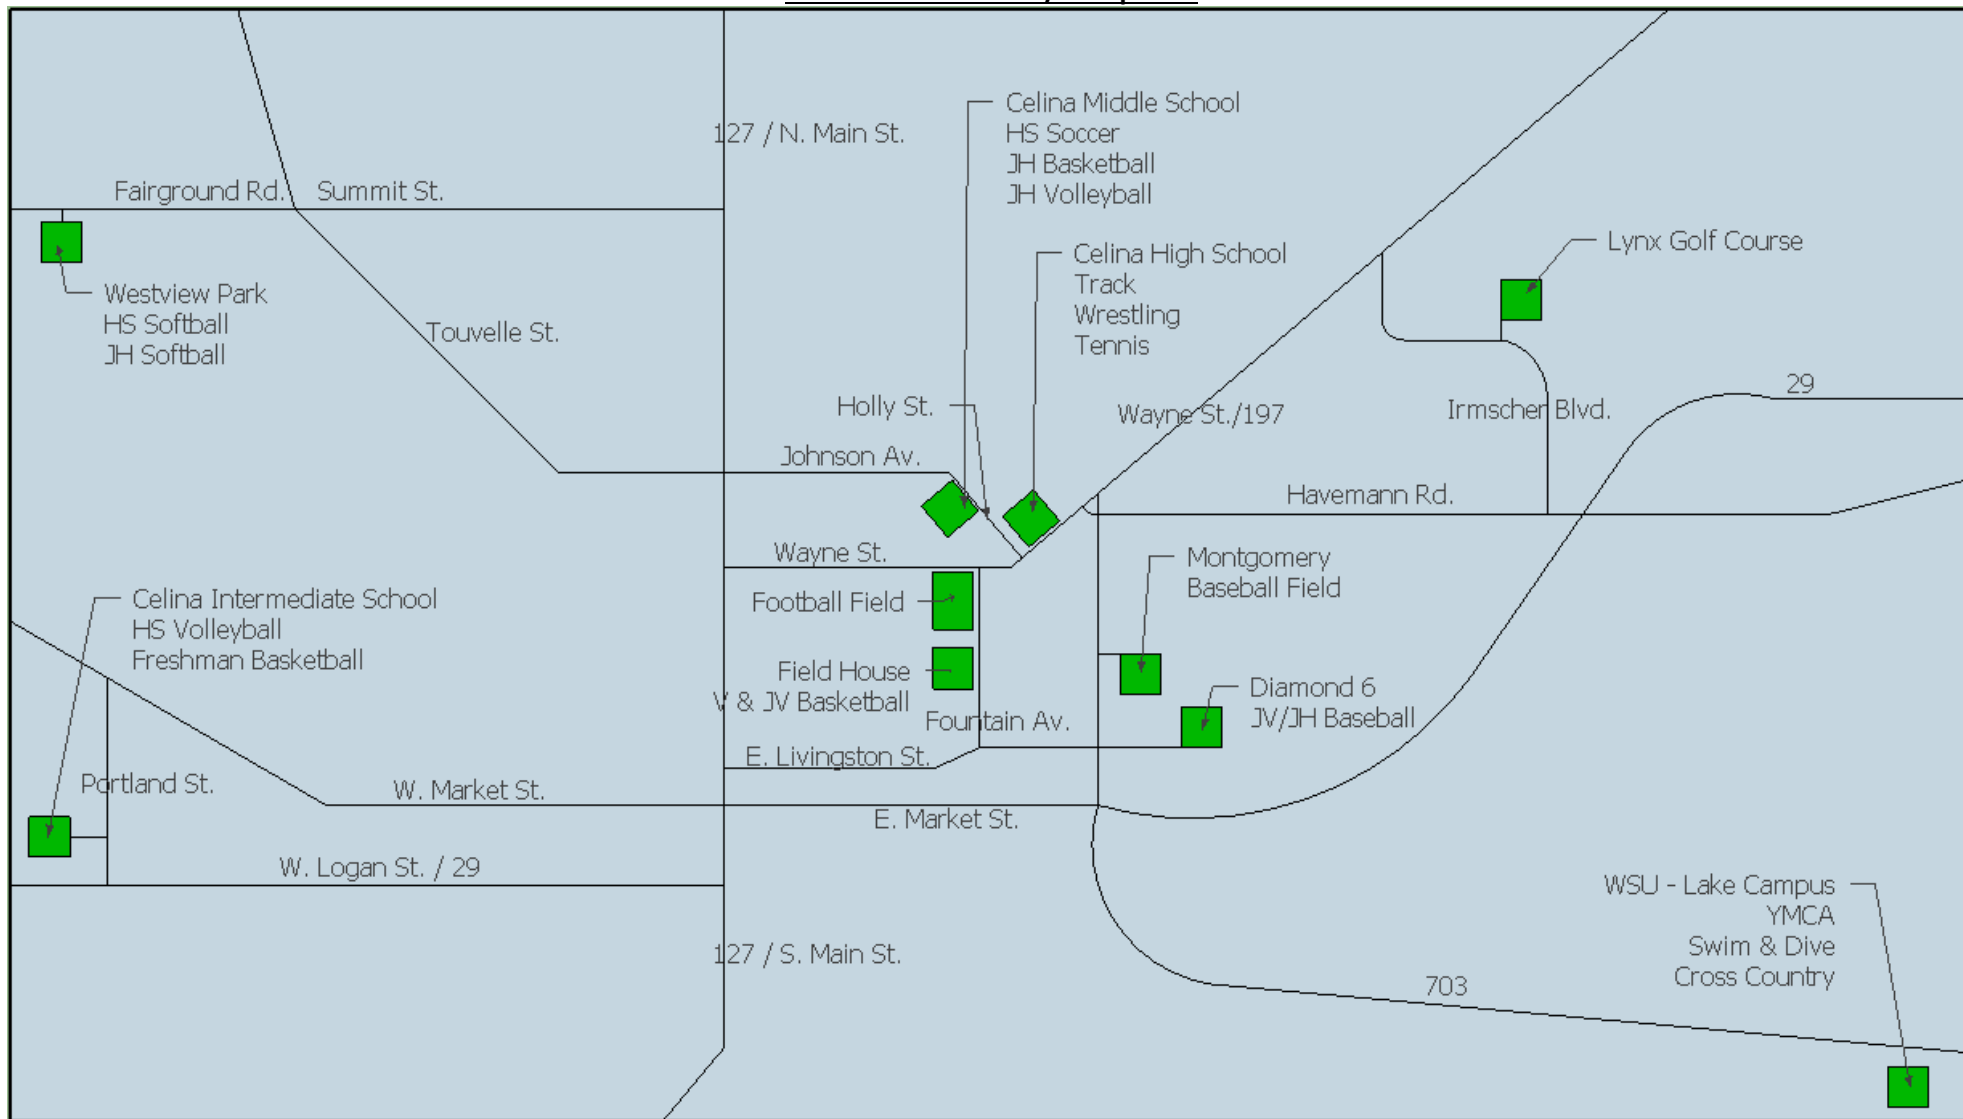

### Celina Athletic Fields / Complexes

<b>Celina High School</b>	715 E Wayne St, Celina, OH 45822	<b>Celina Intermediate School</b>	227 Portland St, Celina, OH 45822
<b>Celina Middle School</b>	615 Holly St, Celina, OH 45822	<b>Montgomery Baseball Field</b>	322 Grand Lake Rd, Celina, OH 45822
<b>Celina Football Stadium</b>	10 Fountain Ave, Celina, OH 45822	<b>Baseball Diamond 6</b>	2001 E Livingston St, Celina, OH 45822
<b>Celina Field House</b>	585 E Livingston St #1, Celina, OH 45822	<b>Westview Softball Park</b>	933-951 Fairground Rd, Celina, OH 45822
<b>Lynx Golf Course</b>	1221 Irmscher Blvd, Celina, OH 45822	<b>Wright State – Lake Campus</b>	7600 Lake Campus Dr, Celina, OH 45822